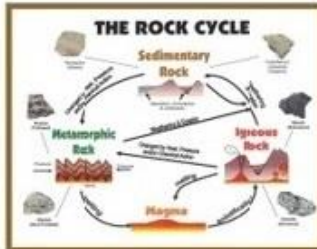

The Huntsville Gem & Mineral Society's **Annual Gem, Jewelry & Mineral Show**

October 9-10, 2020 - 10 AM to 6 PM

October 11, 2020 - Noon to 5 PM

featuring

Extravaganza Kids' Area!

Build Crystals, Classify Rocks, Dig for Fossils, Pan for Gems,
Scavenger Hunt, Fluorescent Room, Pictures with T-Rex, and More!

Plus Our Regular Vendors!

Wide Array of Gemstones, Fine Gold & Silver Jewelry, Beads, Displays,
Lapidary Supplies & Demonstration, Hourly Door Prizes, Raffle!

Free Parking

Jaycee Community Building
2180 Airport Road SW
Huntsville, AL 35802

Admission

$3 Donation at the door!
Children under 5 free!
$1 Students!
$5 Weekend Pass (3 Days)!