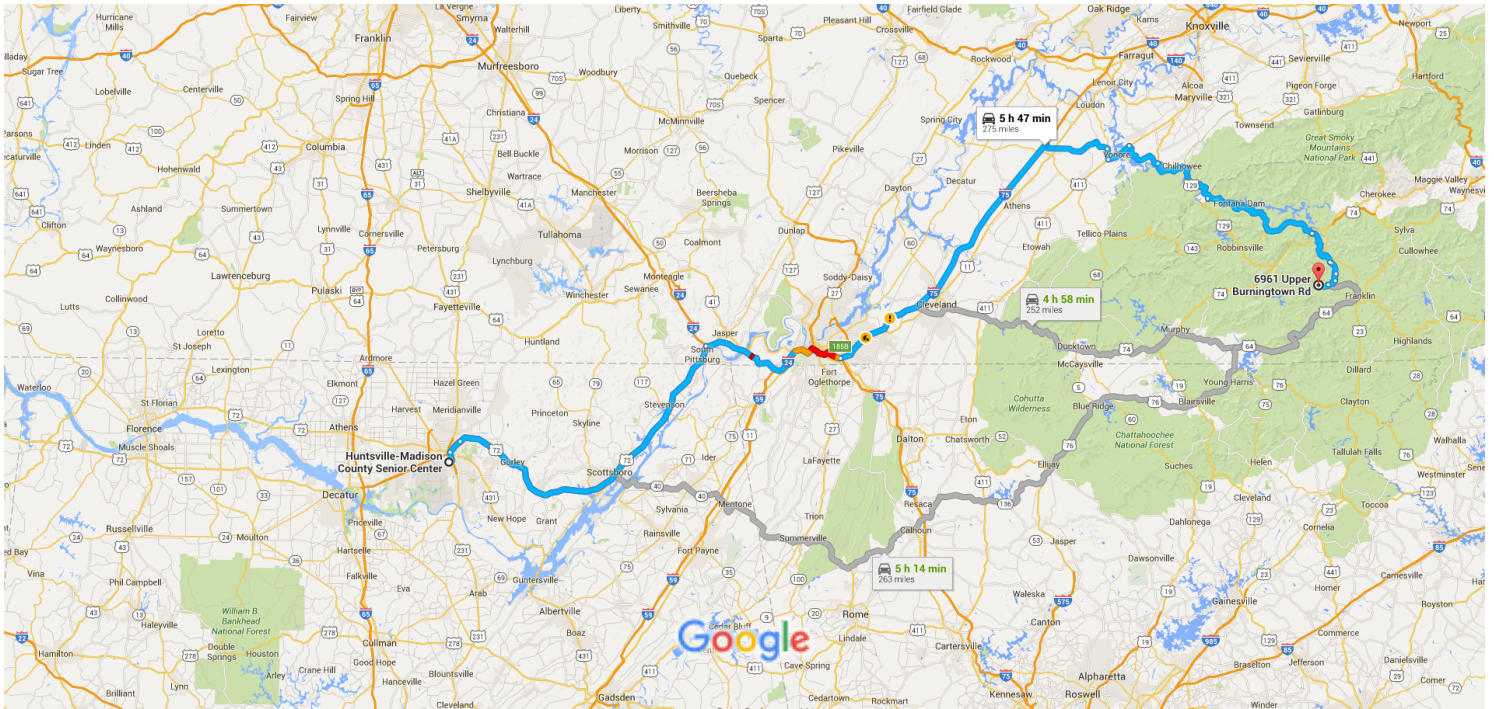

Huntsville-Madison County Senior Center to 6961 Upper Burningtown Rd

Drive 275 miles, 5 h 47 min

Map data ©2016 Google 10 mi

Huntsville-Madison County Senior Center

2200 Drake Avenue Southwest, Huntsville, AL 35805

Get on US-231 N from Drake Ave SW

4 min (1.3 mi)

-  1. Head southwest on Drake Ave SW
0.1 mi
-  2. Make a U-turn
0.8 mi
-  3. Use the left 2 lanes to turn left onto US-231 Frontage Rd
0.3 mi
-  4. Use the left lane to take the ramp onto US-231 N
377 ft

Follow US-72 E, I-24 E and I-75 N to TN-322 E/Oakland Rd in Monroe County. Take exit 62 from I-75 N

2 h 36 min (170 mi)

-  5. Merge onto US-231 N
1.5 mi
-  6. Take the exit onto I-565 E
3.1 mi
-  7. Continue onto US-72 E
 Entering Tennessee
70.7 mi
-  8. Turn right to merge onto I-24 E toward Chattanooga
 Passing through Georgia
 Entering Tennessee
33.3 mi
-  9. Use the left 2 lanes to take exit 185B to merge onto I-75 N toward Knoxville
61.4 mi
-  10. Take exit 62 for Oakland Rd/TN-322 toward Sweetwater
0.3 mi

Continue on TN-322 E to Vonore

23 min (16.8 mi)

-  11. Turn right onto TN-322 E/Oakland Rd
 Continue to follow TN-322 E
14.6 mi
-  12. Turn right onto TN-72 E
2.2 mi

Take US-129 S to NC-28 S in Forneys Creek